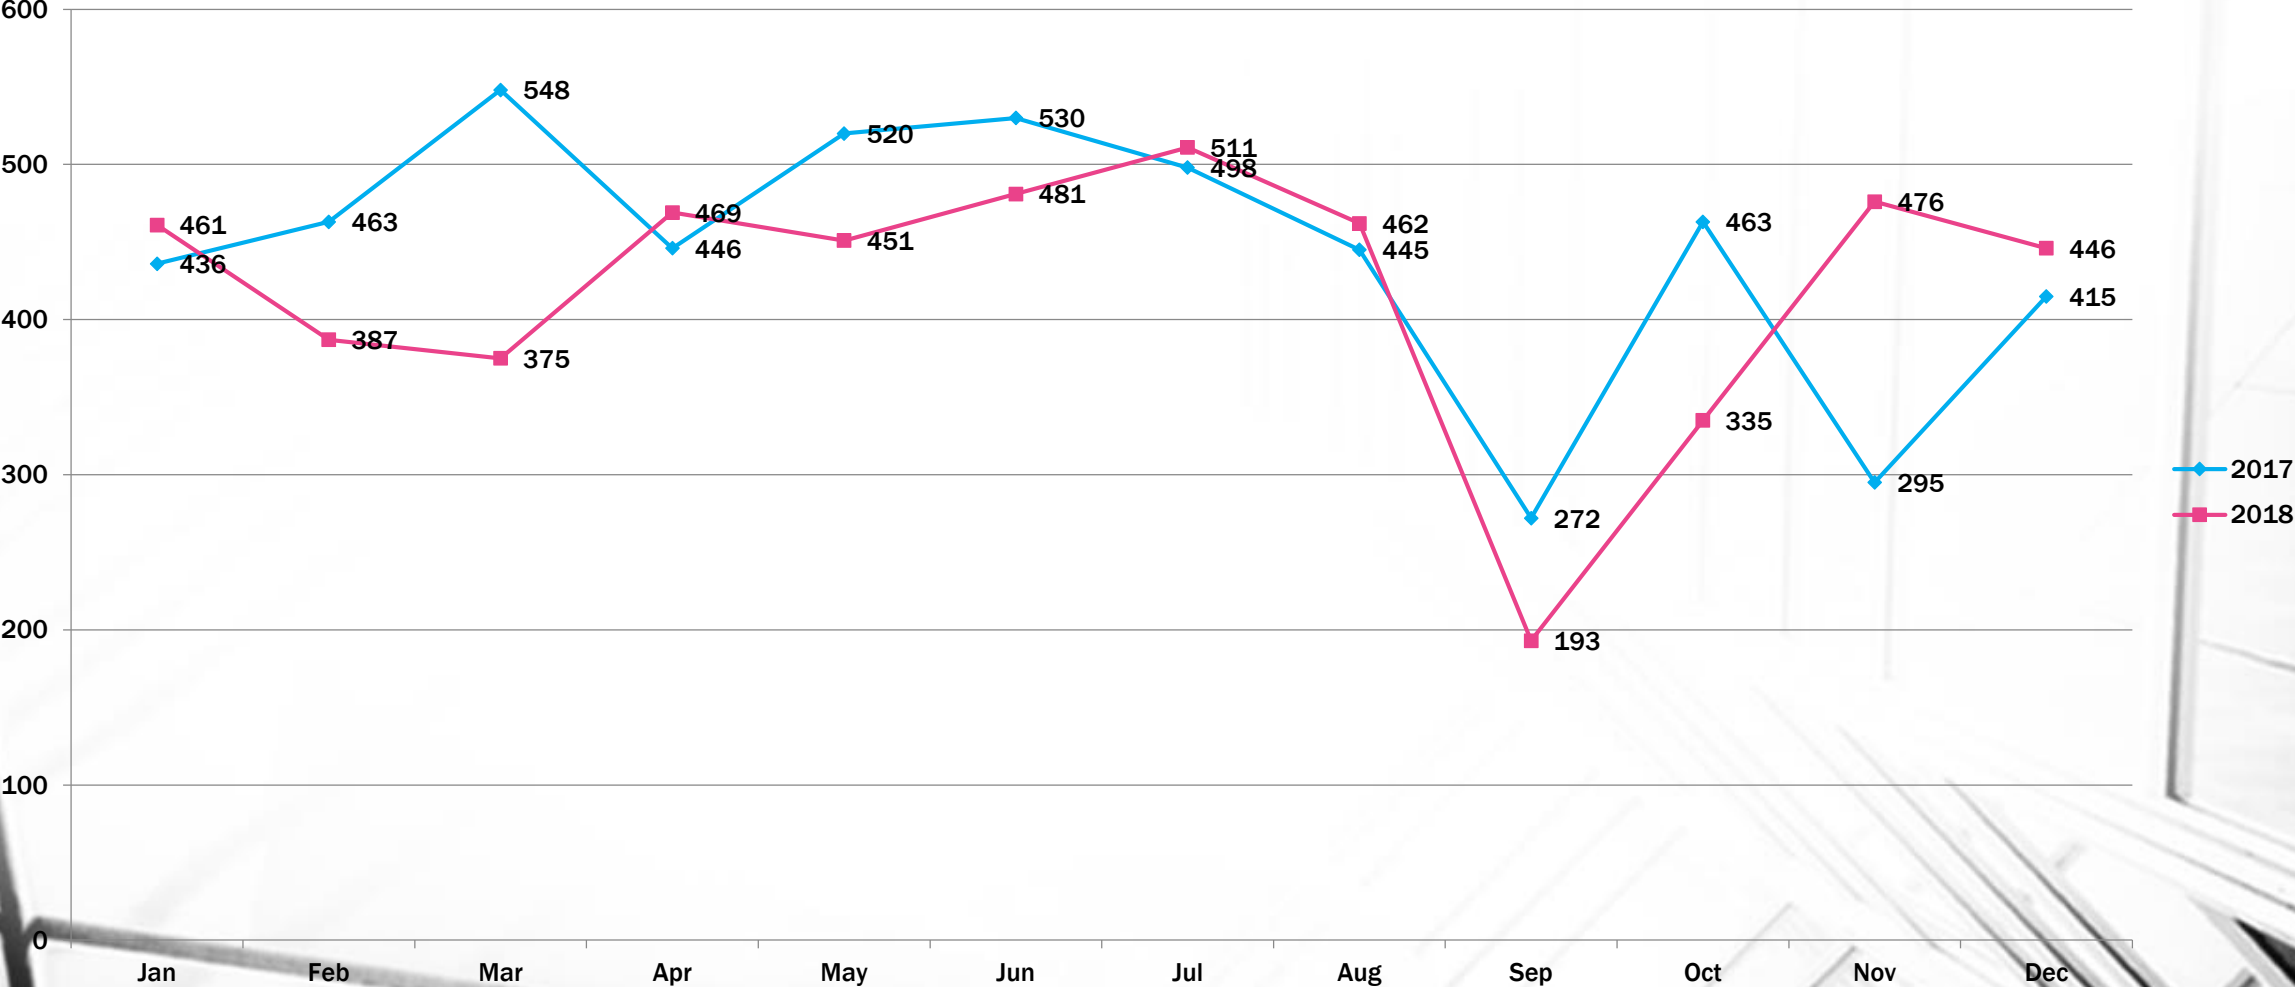

Online Support (OLS)

Online Support (OLS)

Total Calls Per Month			Average Calls Per Day		
	2017	2018		2017	2018
Jan	436	461	Jan	21.80	23.05
Feb	463	387	Feb	23.15	19.35
Mar	548	375	Mar	27.40	18.75
Apr	446	469	Apr	22.30	23.45
May	520	451	May	26.00	22.55
Jun	530	481	Jun	26.50	24.05
Jul	498	511	Jul	24.90	25.55
Aug	445	462	Aug	22.25	23.10
Sep	272	193	Sep	13.60	9.65
Oct	463	335	Oct	23.15	16.75
Nov	295	476	Nov	14.75	23.80
Dec	415	446	Dec	20.75	22.30