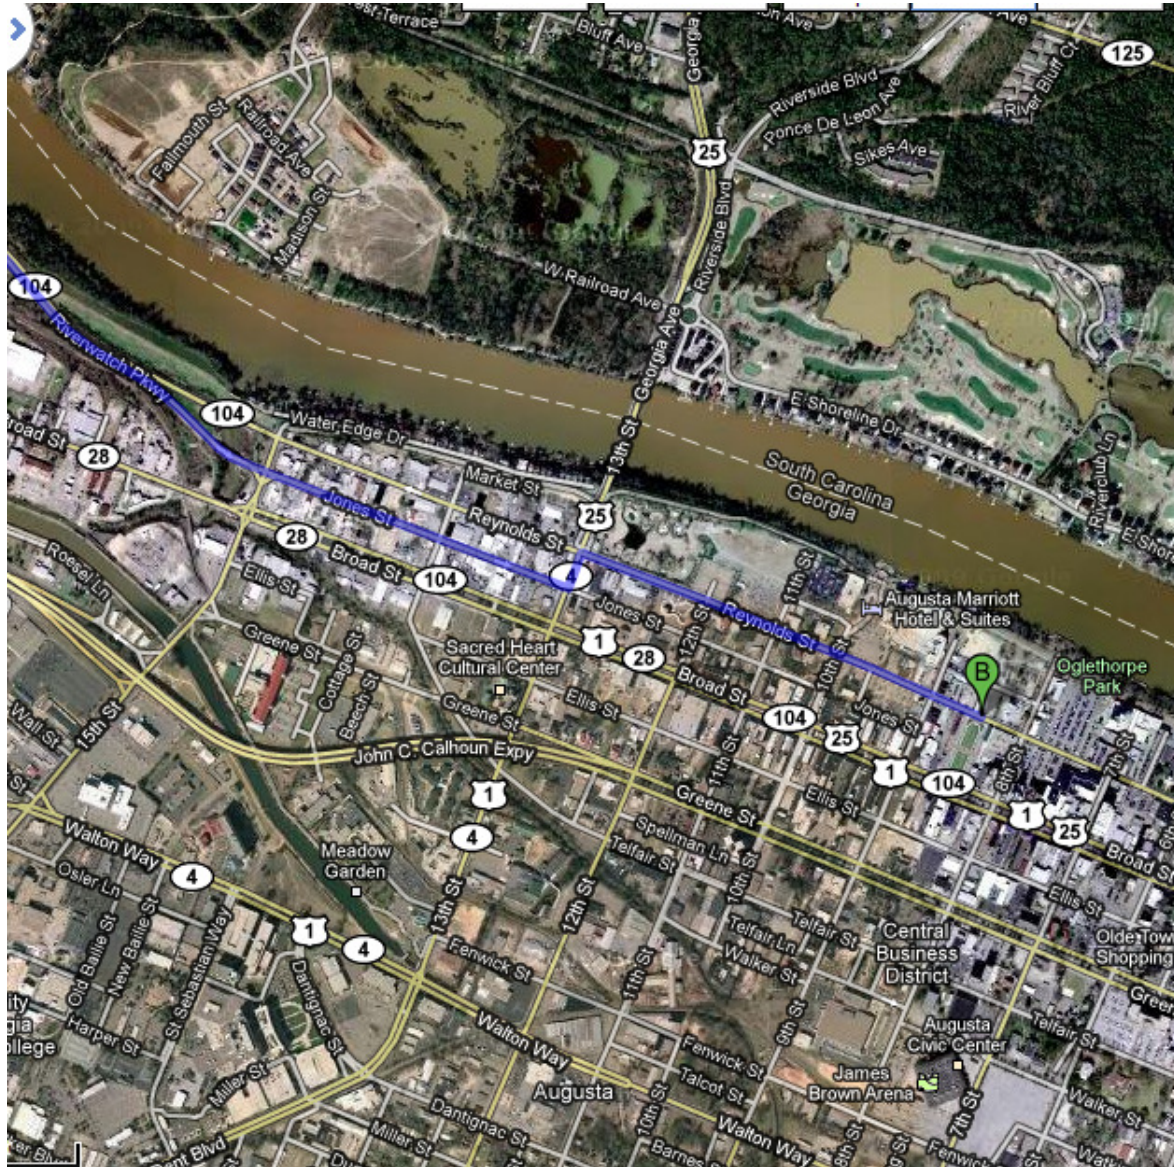

Google Maps directions from Interstate 20 to the Riverwalk Special Events Conference Room, 836 Reynolds Street, Augusta, GA.

Interstate 20, Augusta, GA to 836 Reynolds St, Augusta, GA 30901 - Google Maps - Windows Internet Explorer

Google maps 836 Reynolds St., Augusta, GA 30901 Search Maps Show search options

Get Directions My Maps

Interstate 20, Augusta, Georgia
836 Reynolds St., Augusta, GA 30901
Add Destination - Show options
Get Directions

Driving directions to 836 Reynolds St, Augusta, GA 30901
10.8 mi - about 16 mins
Via River Watch Pkwy - remove

Interstate 20
Augusta, GA

1. Head **northeast** toward I-20 E 0.2 mi
2. Merge onto I-20 E 4.9 mi
3. Take exit 200 for GA-104/River Watch Pkwy toward Augusta 0.3 mi
4. Turn **left** at GA-104 E/River Watch Pkwy Continue to follow GA-104 E 4.3 mi
5. Continue onto Jones St 0.4 mi
6. Turn **left** at 13th St 266 ft
7. Take the **1st right** onto Reynolds St Destination will be on the right 0.6 mi

836 Reynolds St., Augusta, GA 30...

©2010 Google - Map data ©2010 Google

Done Internet 100%

Satellite view from the end of Riverwatch Pkwy to the Riverwalk Special Events Conference Room.

The red, circled area is a 2-story building. The Riverwalk Special Events Conference Room (facing the Augusta Common) is located on the 2nd floor, above the public rest rooms. The blue, square area is the parking lot. The yellow, circled area is the statue of James Brown.